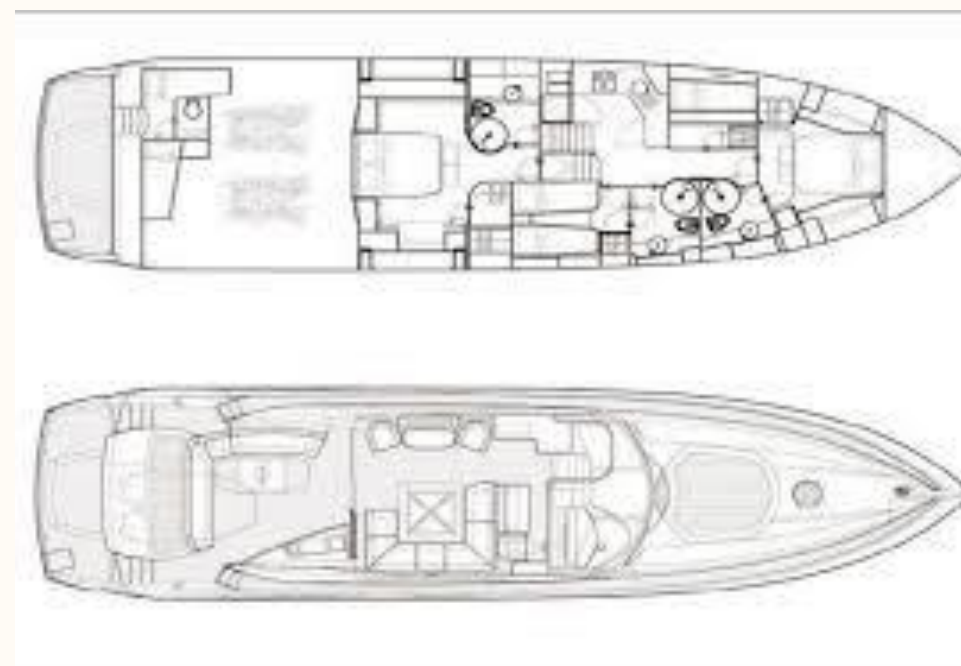

## SPECIFICATIONS:

Builder-	Pershing
Length -	22,26m
Sleeve	5,50 m
Engine number	2
Cruising Speed /Max	35/40
Fuel	Diesel
Consumption (L / H)	600
--	---